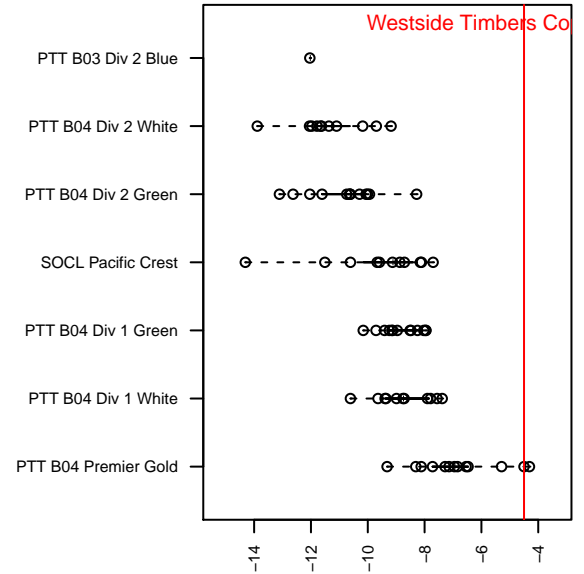

## Westside Timbers Copa Red B04

Westside Timbers  
 Beaverton, OR  
 B04 total strength=799  
 attack=1.44 defense=0.69  
 fall league = PTT B04 Premier Gold  
 spr league = Spr OYS B04 Premier Green

alt names used:  
 WT B04 Copa Red  
 Westside Timbers B04 Copa Red  
 WT B04 Copa Red  
 WESTSIDE TIMBERS B04 COPA RED (OR)  
 WESTSIDE TIMBERSB04 COPA RED  
 Westside Timbers B04 Copa Red  
 Westside Timbers B04 Copa Red  
 Westside Timbers B04 Copa Red

Venues played:  
 2015 Clash At the Border Diamond/Platinum U  
 2015 PCU Summer Classic U11 Gold  
 2015 Beaverton Cup BU11 Gold  
 2015 Mt Hood Challenge U11  
 2015 NWCL U11 U11  
 2015 PTT B04 Premier Gold  
 2015 Spr OYS B04 Premier Green  
 2015 OYS State Cup B04

**attack and defense variance (black dot)  
relative to other teams  
and top 10 in region**

**attack and defense rating  
relative to others at age  
and all opponents in last 13 months**

**Performance relative to 13 month average**