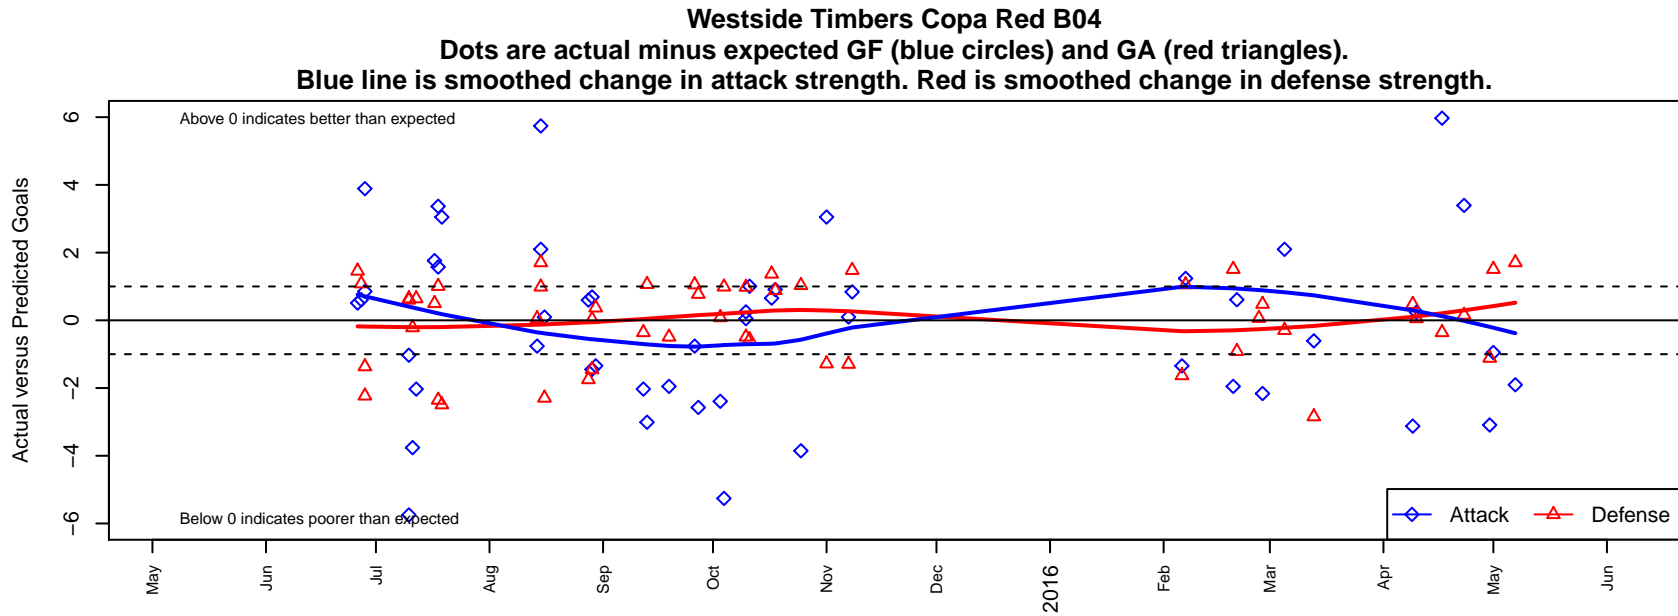

## Westside Timbers Copa Red B04

Westside Timbers  
 Beaverton, OR  
 B04 total strength=799  
 attack=1.44 defense=0.69  
 fall league = PTT B04 Premier Gold  
 spr league = Spr OYS B04 Premier Green

alt names used:  
 WT B04 Copa Red  
 Westside Timbers B04 Copa Red  
 WT B04 Copa Red  
 WESTSIDE TIMBERS B04 COPA RED (OR)  
 WESTSIDE TIMBERSB04 COPA RED  
 Westside Timbers B04 Copa Red  
 Westside Timbers B04 Copa Red  
 Westside Timbers B04 Copa Red

**attack and defense variance (black dot)  
relative to other teams  
and top 10 in region**

**attack and defense rating  
relative to others at age  
and all opponents in last 13 months**

**Performance relative to 13 month average**