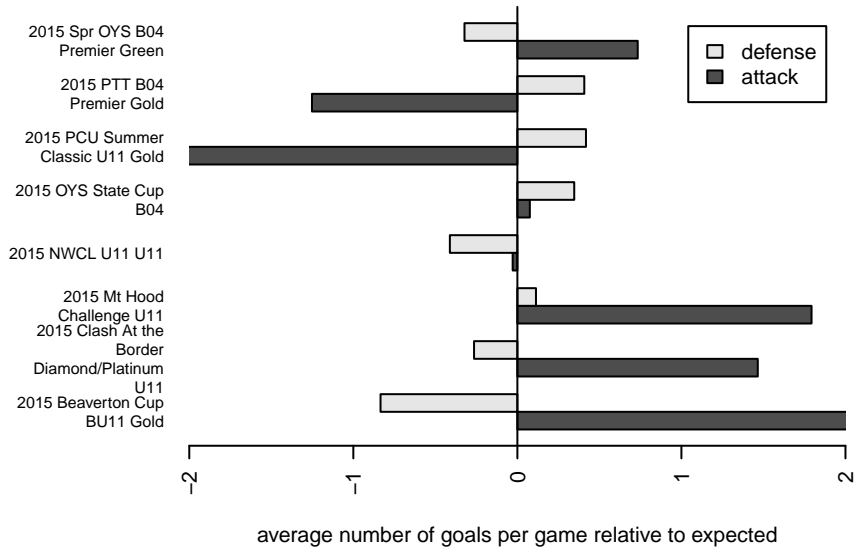

## Westside Timbers Copa Red B04

Westside Timbers  
 Beaverton, OR  
 B04 total strength=799  
 attack=1.44 defense=0.69  
 fall league = PTT B04 Premier Gold  
 spr league = Spr OYS B04 Premier Green

alt names used:  
 WT B04 Copa Red  
 Westside Timbers B04 Copa Red  
 WT B04 Copa Red  
 WESTSIDE TIMBERS B04 COPA RED (OR)  
 WESTSIDE TIMBERSB04 COPA RED  
 Westside Timbers B04 Copa Red  
 Westside Timbers B04 Copa Red  
 Westside Timbers B04 Copa Red

Venues played:  
 2015 Clash At the Border Diamond/Platinum U  
 2015 PCU Summer Classic U11 Gold  
 2015 Beaverton Cup BU11 Gold  
 2015 Mt Hood Challenge U11  
 2015 NWCL U11 U11  
 2015 PTT B04 Premier Gold  
 2015 Spr OYS B04 Premier Green  
 2015 OYS State Cup B04

**attack and defense variance (black dot)  
relative to other teams  
and top 10 in region**

**attack and defense rating  
relative to others at age  
and all opponents in last 13 months**

**Performance relative to 13 month average**